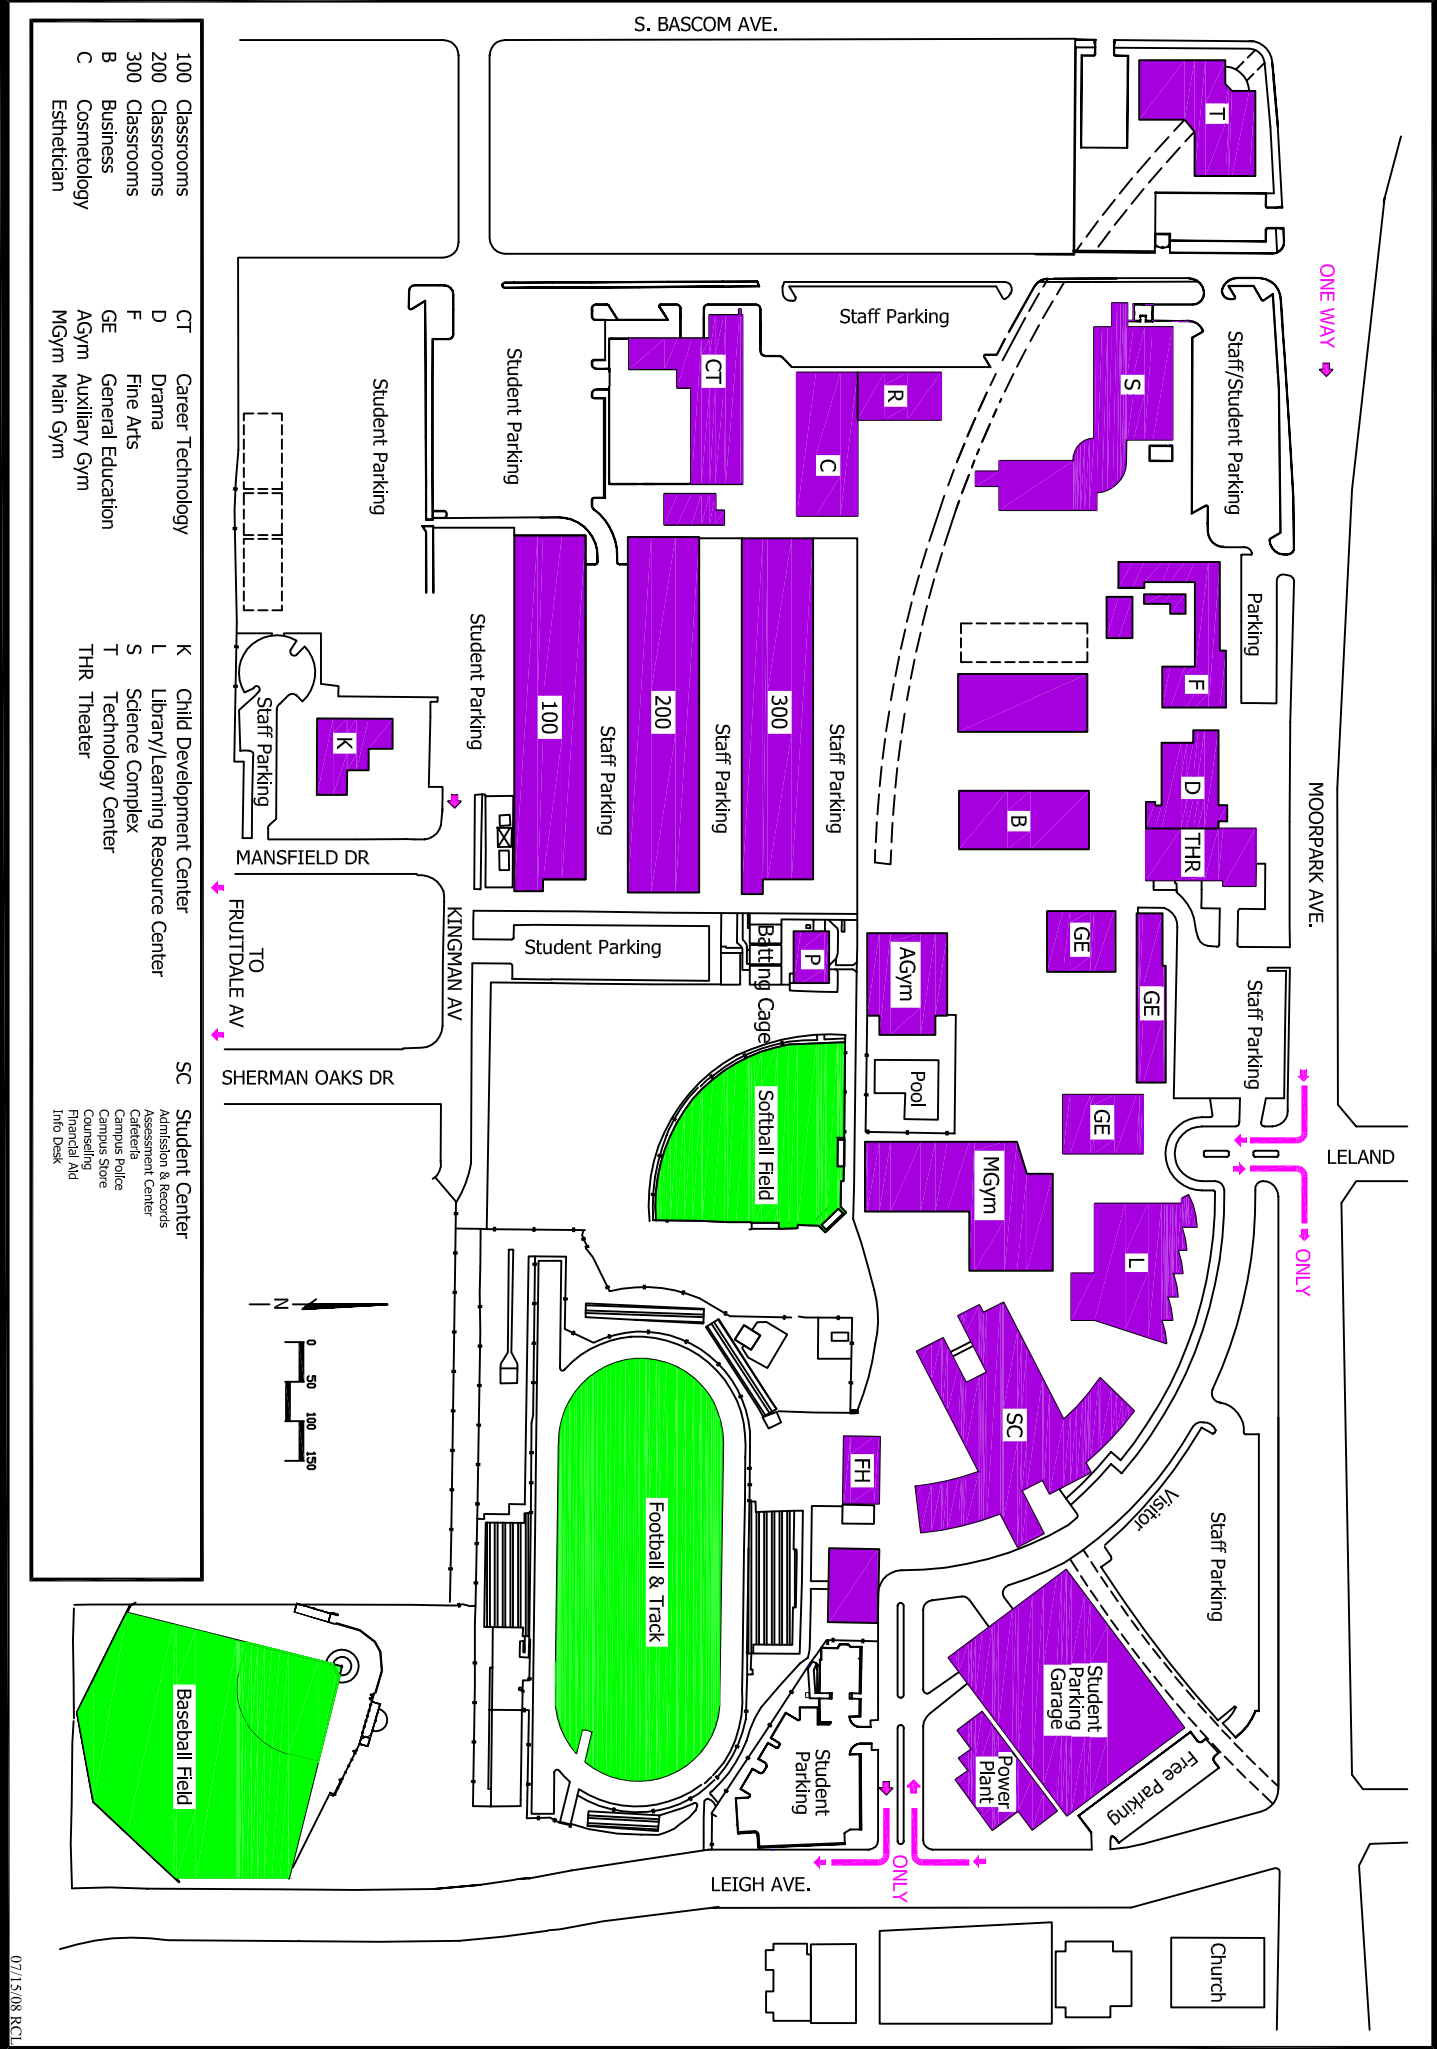

SAN JOSE CITY COLLEGE

Campus Map

- 100 Classrooms
- 200 Classrooms
- 300 Classrooms
- B Business
- C Cosmetology
- Esthetician

- CT Career/ Technology
- D Drama
- F Fine Arts
- GE General Education
- AGym Auxiliary Gym
- MGym Main Gym

- K Child Development Center
- L Library/Learning Resource Center
- S Science Complex
- T Technology Center
- THR Theater

- SC Student Center
- Admission & Records
- Assessment Center
- Cafeteria
- Campus Police
- Campus Store
- Computer Lab
- Counseling
- Financial Aid
- Info Desk